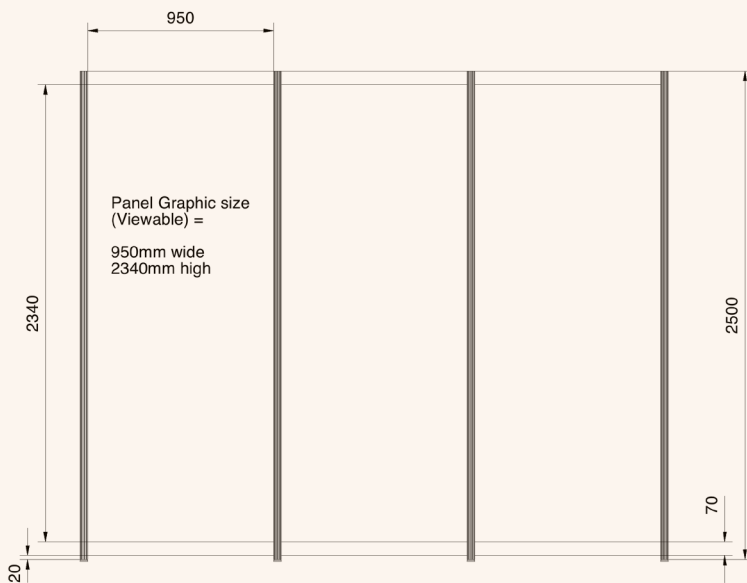

SHELL SCHEME FURNITURE  
DETAIL

30th NOV - 1st DEC 2022  
THE CBS ARENA

SHELL PANEL DETAIL

SHELL BEAM DETAIL