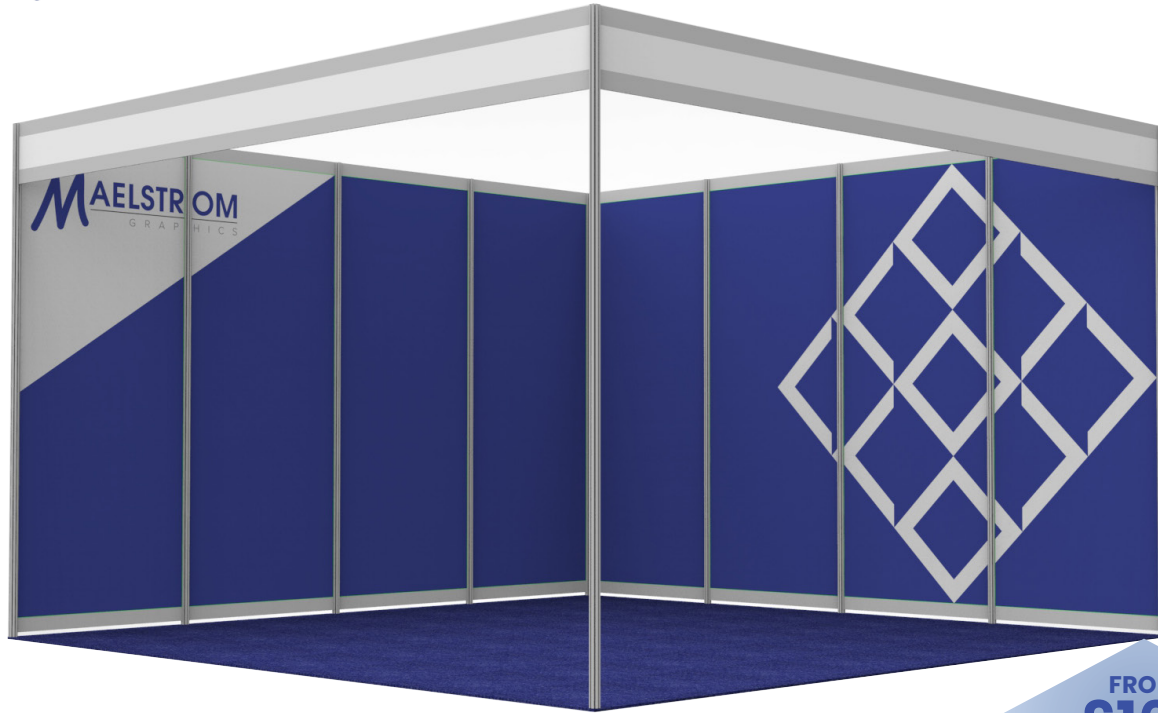

[Click here to see our 3D interactive brochure](#)

Get a free quote today!

FROM
£345
PER PANEL

LIGHTBOX CANVAS GRAPHIC

- Full colour, digitally printed stretched canvas
- Fitted to a framework on hire which can be freestanding or attached to shell scheme
- Backlit for additional impact
- Compact and lightweight
- Production cost includes quality check of the artwork (design services available if required) print, delivery, installation & disposal if needed

****Power not included**

Shell Scheme and Space Only

FROM
£225
PER PANEL

STRETCHED CANVAS GRAPHIC

- Full colour, digitally printed stretched canvas
- Fitted to a framework on hire which is then mounted into the shell scheme to create a seamless yet professional display
- Can be backlit for extra impact
- Compact and lightweight
- Can accommodate shelves and TV's
- Production cost includes quality check of the artwork (design services available if required) print, delivery, installation & disposal if needed

Shell Scheme and Space Only

FROM
£169
PER PANEL

INFILL WALL GRAPHIC PANELS

- Full colour, digitally printed rigid Foamex panels
- Produced to fit within the shell scheme structure leaving the upright poles visible
- Production cost includes quality check of the artwork (design services available if required), print, delivery, installation & disposal if needed

DIMENSIONS:

Width varies on stand size x approximately 2.5m high

MATERIAL:

Printed 3mm Foamex

Shell Scheme Only

GRAPHICS ORDER FORM

SHOW SHOW DATES

VENUE HALL/STAND NUMBER