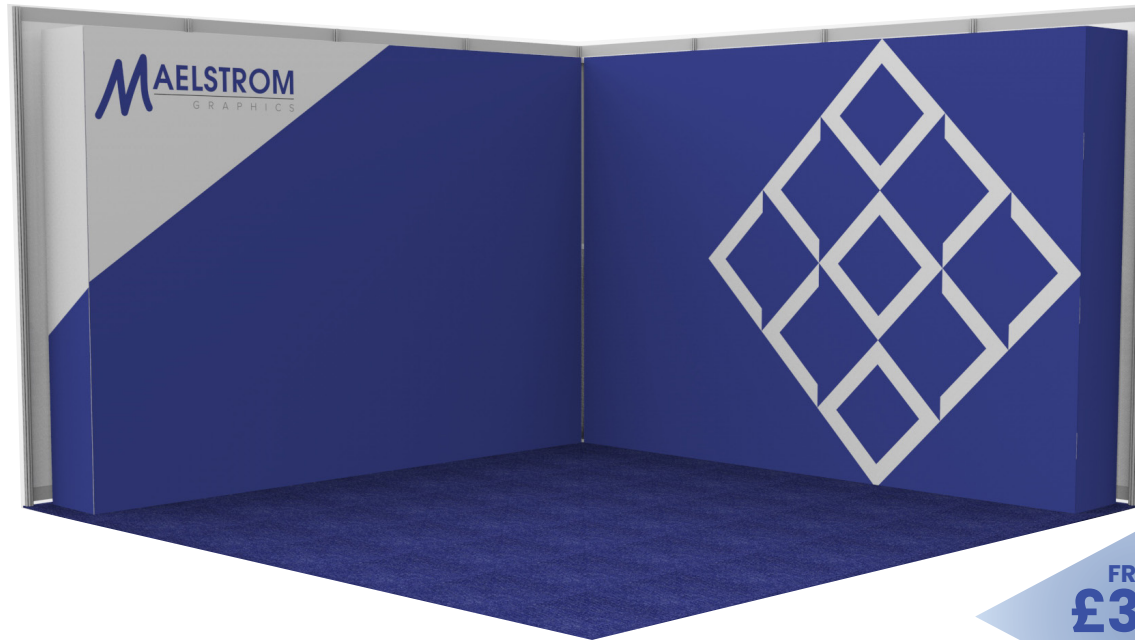

[Click here to see our 3D interactive brochure](#)

Get a free quote today!

FROM
£345
PER PANEL

LIGHTBOX CANVAS GRAPHIC

- Full colour, digitally printed stretched canvas
- Fitted to a framework on hire which can be freestanding or attached to shell scheme
- Backlit for additional impact
- Compact and lightweight
- Production cost includes quality check of the artwork (design services available if required) print, delivery, installation & disposal if needed

****Power not included**

Shell Scheme and Space Only

FROM
£225
PER PANEL

STRETCHED CANVAS GRAPHIC

- Full colour, digitally printed stretched canvas
- Fitted to a framework on hire which is then mounted into the shell scheme to create a seamless yet professional display
- Can be backlit for extra impact
- Compact and lightweight
- Can accommodate shelves and TV's
- Production cost includes quality check of the artwork (design services available if required) print, delivery, installation & disposal if needed

Shell Scheme and Space Only

FROM
£169
PER PANEL

INFILL WALL GRAPHIC PANELS

- Full colour, digitally printed rigid Foamex panels
- Produced to fit within the shell scheme structure leaving the upright poles visible
- Production cost includes quality check of the artwork (design services available if required), print, delivery, installation & disposal if needed

DIMENSIONS:

Width varies on stand size x approximately 2.5m high

MATERIAL:

Printed 3mm Foamex

Shell Scheme Only

GRAPHICS ORDER FORM

SHOW SHOW DATES

VENUE HALL/STAND NUMBER