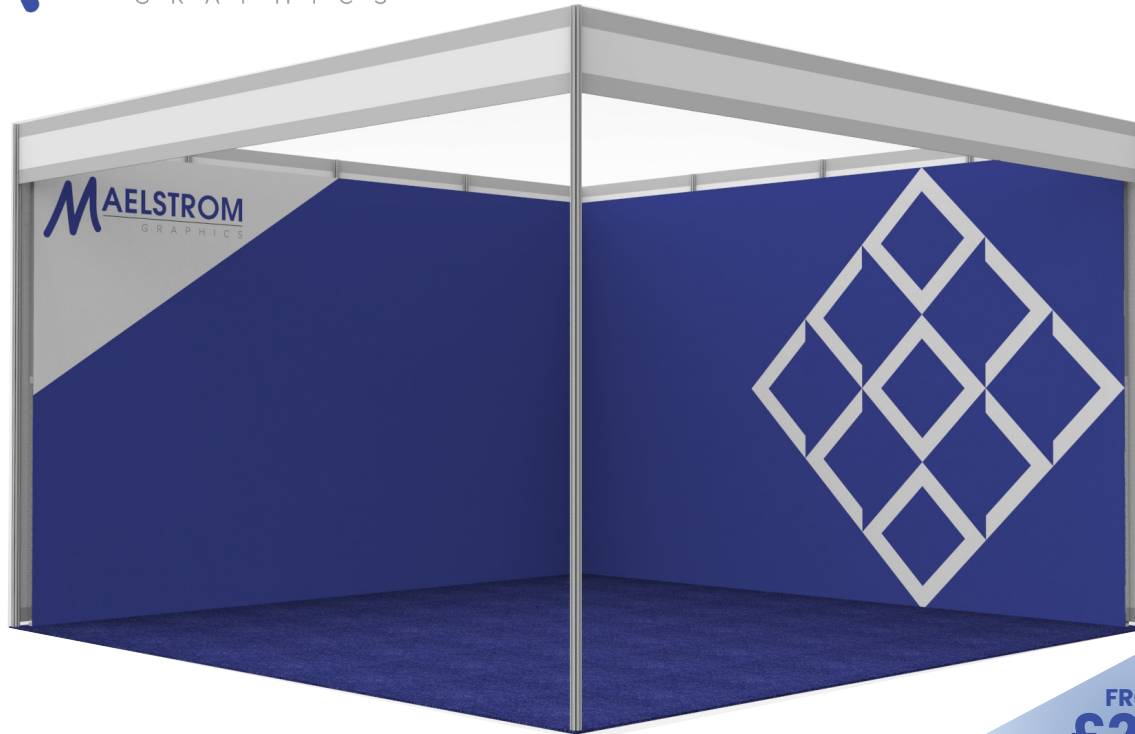

[Click here to see our 3D interactive brochure](#)

Get a free quote today!

FROM
£345
PER PANEL

LIGHTBOX CANVAS GRAPHIC

- Full colour, digitally printed stretched canvas
- Fitted to a framework on hire which can be freestanding or attached to shell scheme
- Backlit for additional impact
- Compact and lightweight
- Production cost includes quality check of the artwork (design services available if required) print, delivery, installation & disposal if needed

****Power not included**

Shell Scheme and Space Only

FROM
£225
PER PANEL

STRETCHED CANVAS GRAPHIC

- Full colour, digitally printed stretched canvas
- Fitted to a framework on hire which is then mounted into the shell scheme to create a seamless yet professional display
- Can be backlit for extra impact
- Compact and lightweight
- Can accommodate shelves and TV's
- Production cost includes quality check of the artwork (design services available if required) print, delivery, installation & disposal if needed

Shell Scheme and Space Only

FROM
£169
PER PANEL

INFILL WALL GRAPHIC PANELS

- Full colour, digitally printed rigid Foamex panels
- Produced to fit within the shell scheme structure leaving the upright poles visible
- Production cost includes quality check of the artwork (design services available if required), print, delivery, installation & disposal if needed

DIMENSIONS:

Width varies on stand size x approximately 2.5m high

MATERIAL:

Printed 3mm Foamex

Shell Scheme Only

GRAPHICS ORDER FORM

SHOW SHOW DATES

VENUE HALL/STAND NUMBER